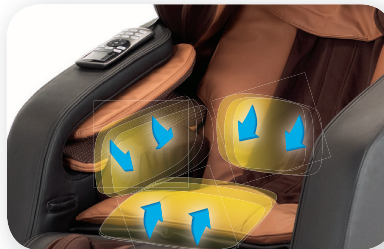

# The Summit ZA190

Colors:

Zen Awakening's newest addition, The Summit, builds on the features already available in the lineup to bring you the *most robust* massage chair we have ever made! It begins with the comfort and warmth of *ZenLeather*, top-grain leather lining and continues with the design of the ultimate leg and foot massage with Zen Awakening's brand new *Zen360* technique. As always, get the relief and relaxation of a professional massage without having to leave the comfort of your own home!

**YogaFlex** - Decompresses your spine and joints as it stretches your back

**HeatTherapy** - Delivers indirect heat waves to sore muscles and joints

**ZenPillow** - A meditative compression massage experience

**ZeroG** - Evenly disperses weight throughout your spine and elevates your feet, increasing circulation and reducing strain on your heart

**HipShape** - Compression massage for waist, thighs, and glutes

**Zen360** - Delivers air compression around your heels, toes and the top of your feet, relieving arthritis and stimulating blood circulation

**PalmRelax and ReCirculate** - Air pressure massage from the fingertips to the elbow, providing treatment for arthritic pain and carpal tunnel