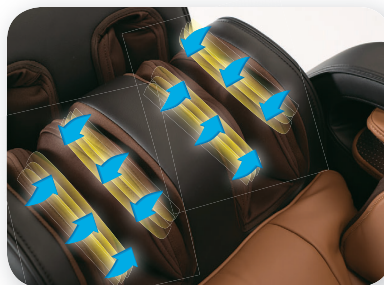

**YogaFlex** - Decompresses your spine and joints as it stretches your back

**HeatTherapy** - Delivers indirect heat waves to sore muscles and joints

**ZenPillow** - A meditative compression massage experience

**ZeroG** - Evenly disperses weight throughout your spine and elevates your feet, increasing circulation and reducing strain on your heart

**HipShape** - Compression massage for waist, thighs, and glutes

**Zen360** - Delivers air compression around your heels, toes and the top of your feet, relieving arthritis and stimulating blood circulation

**PalmRelax and ReCirculate** - Air pressure massage from the fingertips to the elbow, providing treatment for arthritic pain and carpal tunnel